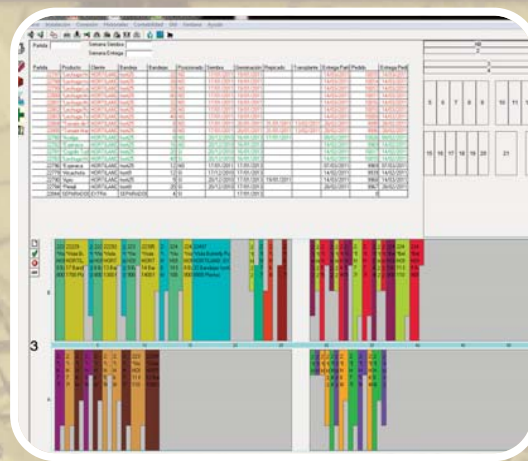

LOGISTICS

MANAGEMENT

IRRIGATION

Nursery management software

CONIC-SOFT

CONIC-SOFT is software to manage the whole Nursery being Horticultural, Ornamental or Forest to produce trees. With a visual interface easy to be used by any user having basic computer notions.

The software is adapted to be connected to net with multiples users.

With independent modules, permits to manage sells and purchase orders, greenhouse areas, seeding programs, charges and so on.

ADMINISTRATIVE MANAGEMENT to control suppliers and customer orders, delivery notes and invoices.

ROOM MANAGEMENT IN GREENHOUSES

organizing the position of the orders and finding it.

Tasks management by means a Working Hours sheet.

TRACKING of all plants, from sowing to delivering, irrigation programs and treatments. All recorded in histories.

IRRIGATION MANAGEMENT by means individual programation for every plant order. Control of treatments, cyclic irrigation, extra bench sides irrigation program

Links to other accounting programs, web sites and special apps depending the user.