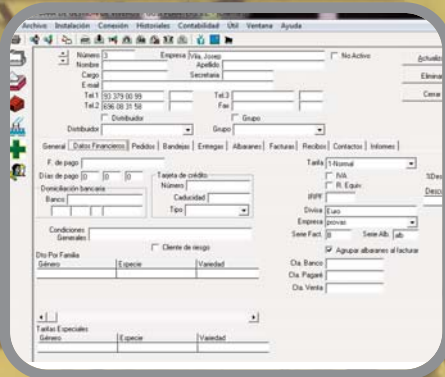

LOGISTICS

MANAGEMENT

IRRIGATION

Nursery management software

CONIC-SOFT

CONIC-SOFT is software to manage the whole Nursery being Horticultural, Ornamental or Forest to produce trees. With a visual interface easy to be used by any user having basic computer notions.

The software is adapted to be connected to net with multiples users.

With independent modules, permits to manage sells and purchase orders, greenhouse areas, seeding programs, charges and so on.

ADMINISTRATIVE MANAGEMENT to control suppliers and customer orders, delivery notes and invoices.

ROOM MANAGEMENT IN GREENHOUSES

organizing the position of the orders and finding it.

Tasks management by means a Working Hours sheet.

TRACKING of all plants, from sowing to delivering, irrigation programs and treatments. All recorded in histories.