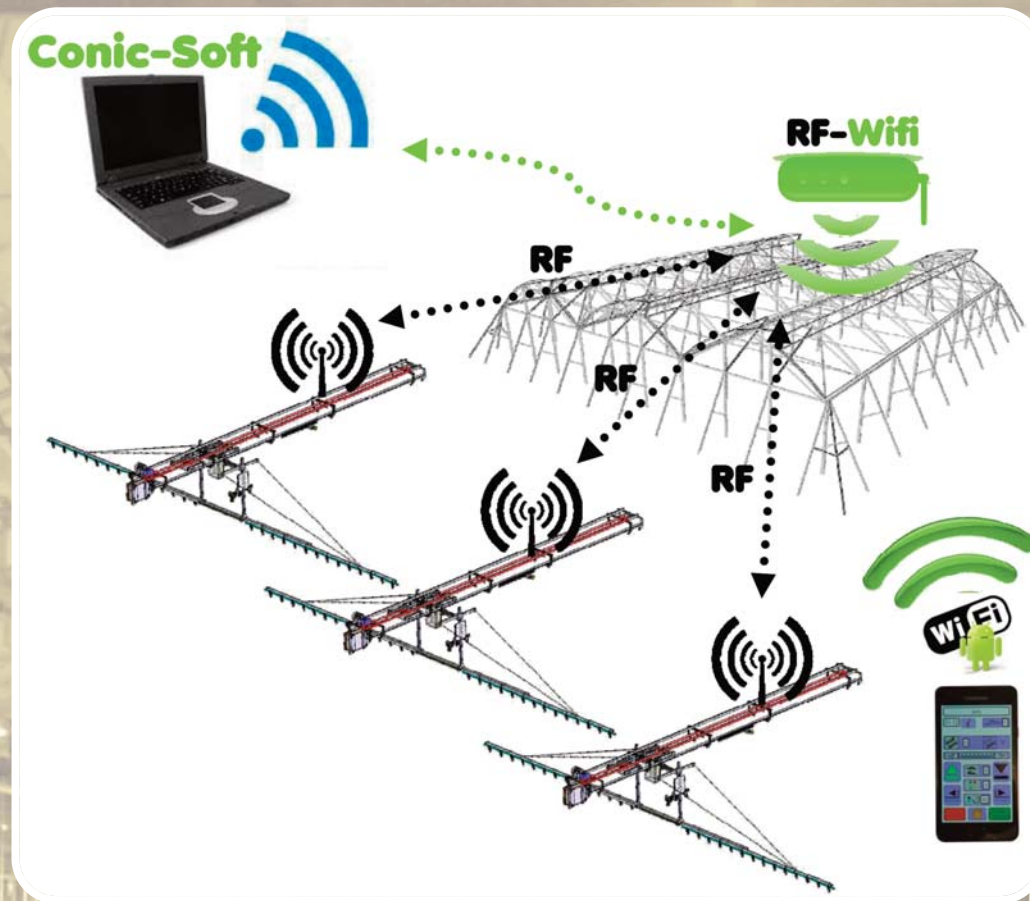

LOGISTICS

MANAGEMENT

IRRIGATION

Irrigation Booms Control

RF300Wifi

RF300 is a wireless control system for irrigation booms. By a simple application for Android devices you can control any type of irrigation. Available for use on phones and tablets, you can also link up with nursery management program Conic-Soft fully integrating all the management of the nursery.

IRRIGATION MANAGEMENT

Android Application allows direct control of irrigation booms. Timing and zones programming for complete management of greenhouses.

RF control is compatible with any model of irrigation, old irrigations, different manufacturers; this allows integrating all the booms in one management system.

Also supports management by computer for more functions and complete irrigation and production records.

ADMINISTRATIVE MANAGEMENT

The wireless connection allows connection to the management program Conic-Soft. Integrating irrigation management in a complete database to control orders, delivery notes and invoices. A tool for complete management of the nursery.