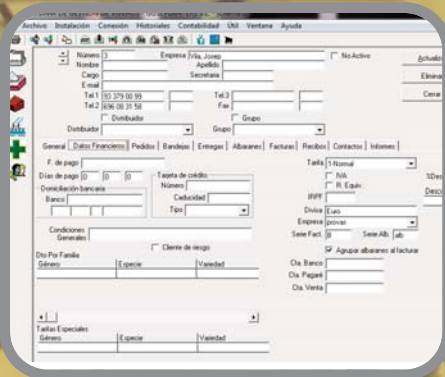

LOGISTICS

MANAGEMENT

IRRIGATION

Irrigation Booms Control

RF300Wifi

RF300 is a wireless control system for irrigation booms. By a simple application for Android devices you can control any type of irrigation. Available for use on phones and tablets, you can also link up with nursery management program Conic-Soft fully integrating all the management of the nursery.

IRRIGATION MANAGEMENT

Android Application allows direct control of irrigation booms. Timing and zones programming for complete management of greenhouses.

RF control is compatible with any model of irrigation, old irrigations, different manufacturers; this allows integrating all the booms in one management system.

Also supports management by computer for more functions and complete irrigation and production records.

ADMINISTRATIVE MANAGEMENT

The wireless connection allows connection to the management program Conic-Soft. Integrating irrigation management in a complete database to control orders, delivery notes and invoices. A tool for complete management of the nursery.